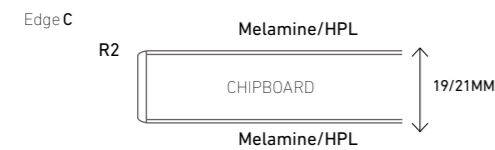

## table tops & edges

Tabletop: 18 mm chipboard  
Finish: 0,4 mm melamine in standard colours  
Edge: 2 mm ABS in standard colours or in plywood look

Tabletop: 25 mm MDF  
Finish: 0,9 mm HPL in standard colours  
Edge: 2 mm ABS in standard colours or in plywood look