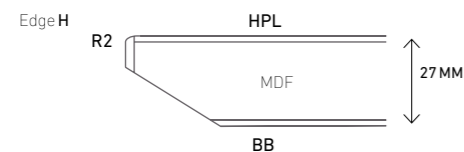

## table tops & edges

Tabletop: 18 mm chipboard  
Finish: 0,4 mm melamine in standard colours  
Edge: 2 mm ABS in standard colours or in plywood look

Tabletop: 25 mm MDF  
Finish: 0,9 mm HPL in standard colours  
Edge: 2 mm ABS in standard colours or in plywood look