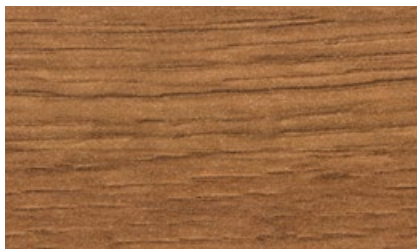

**236/100**  
verchromt  
chromed

**158**  
purweiß  
clear white

**119**  
weißaluminium  
white aluminium

**103/24**  
schwarz  
black

WOOD SELECTION

**K81**  
Eiche hell  
Oak light

**K80**  
Esche hell  
Ash light

**K82**  
Eiche natur  
Oak natural

**K84**  
Nussbaum natur  
Walnut natural

**K83**  
Eiche cognac  
Oak cognac

**N10 likewood**  
Eiche natur  
Oak natural

**N11 likewood**  
Eiche gekälkt  
Oak lime washed